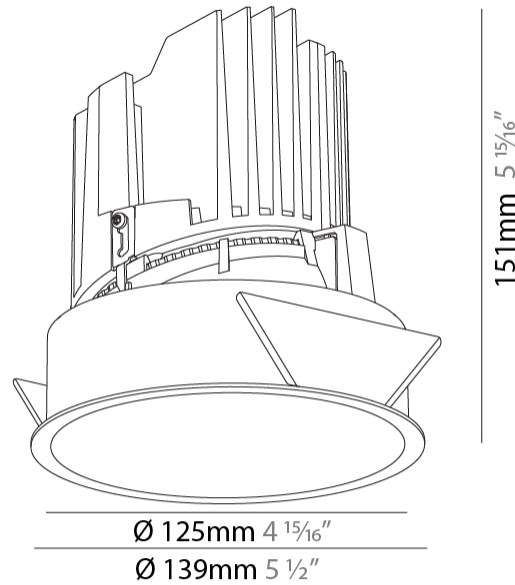

PHYSICAL

Shape: Round
Diameter (mm): 139
Diameter (in): 5 1/2
Height (mm): 151
Height (in): 5 15/16
Ceiling Thickness (mm): 10 / 12.5 / 15
Ceiling Thickness (in): 3/8 or 1/2 or 9/16
Min. Recessing Depth (mm): 170
Min. Recessing Depth (in): 6 11/16
Light Distribution: Downlight
Weight (kg): 0.926
Weight (lbs): 2.04
Fixture Finish: SSR / BKV / CWI / CRY / HAB / UFT / ITA / RUA / FTG / MYG / LOD / PUS / FRO / FUP / KIA / POP / BLS / SPG / MEY / GOH / GUM / CHC / COM / ABZ / JAG / OBR / MOS / ROR
Fixture Material: Aluminum Die Cast
Cut-out Measurements: 130mm / 5 1/8"

ELECTRICAL

Lamp Type: LED (Zhaga Standard)
Input Wattage (W): 28.6
Total Output Wattage (W): 26.4
Dimming: Tri-Mode (Non-Dimming and Phase Dimming (120Vac only) and 0-10V Dimming)
Driver Included: No
Driver Location: Recessed Housing
Driver Type: Constant Current - Universal
Driver Class: Class 2
Housing: See components
Input Voltage (V): 120 - 277
Constant Current (MA): 700

LED

Number of LEDs: 1
Color Temperature (°K): 2700 / 3000 / 3500 / 4000
Max. Delivered Lumen (lm): 2030 / 2080 / 2186 / 2230
Nominal Lumen (lm): 3210 / 3290 / 3459 / 3530
CRI: >90 CRI
Efficiency (%): 0.631
Lamp Life (hrs): 50000

OPTICAL

Reflector: 20 / 25 / 40

RATINGS AND CERTIFICATIONS

Certified By: Certified for North American Standards
IP rating: IP20