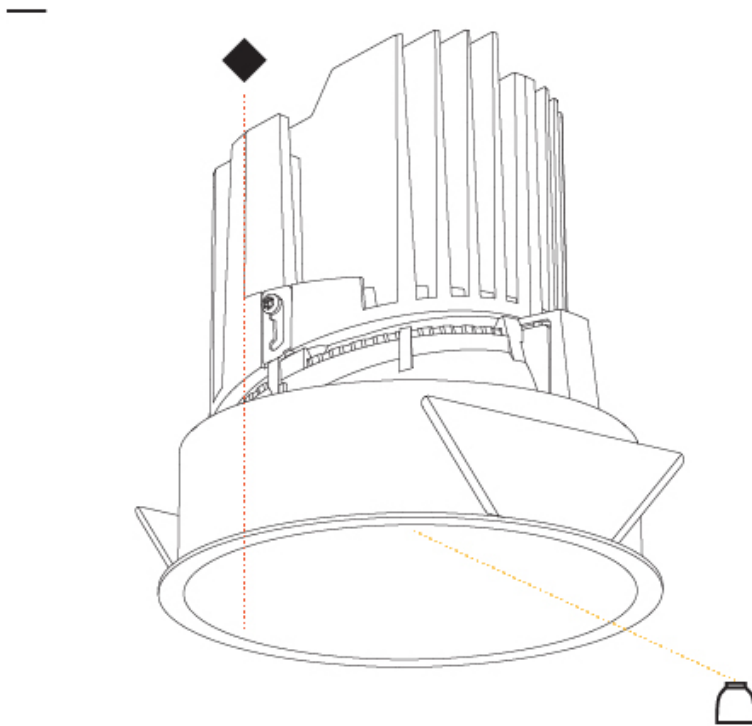

BIONIQ ROUND DEEP RECESSED

A35275-

PROJECT _____

TYPE _____

SPECIFIER _____

QUANTITY _____

DATE _____

A